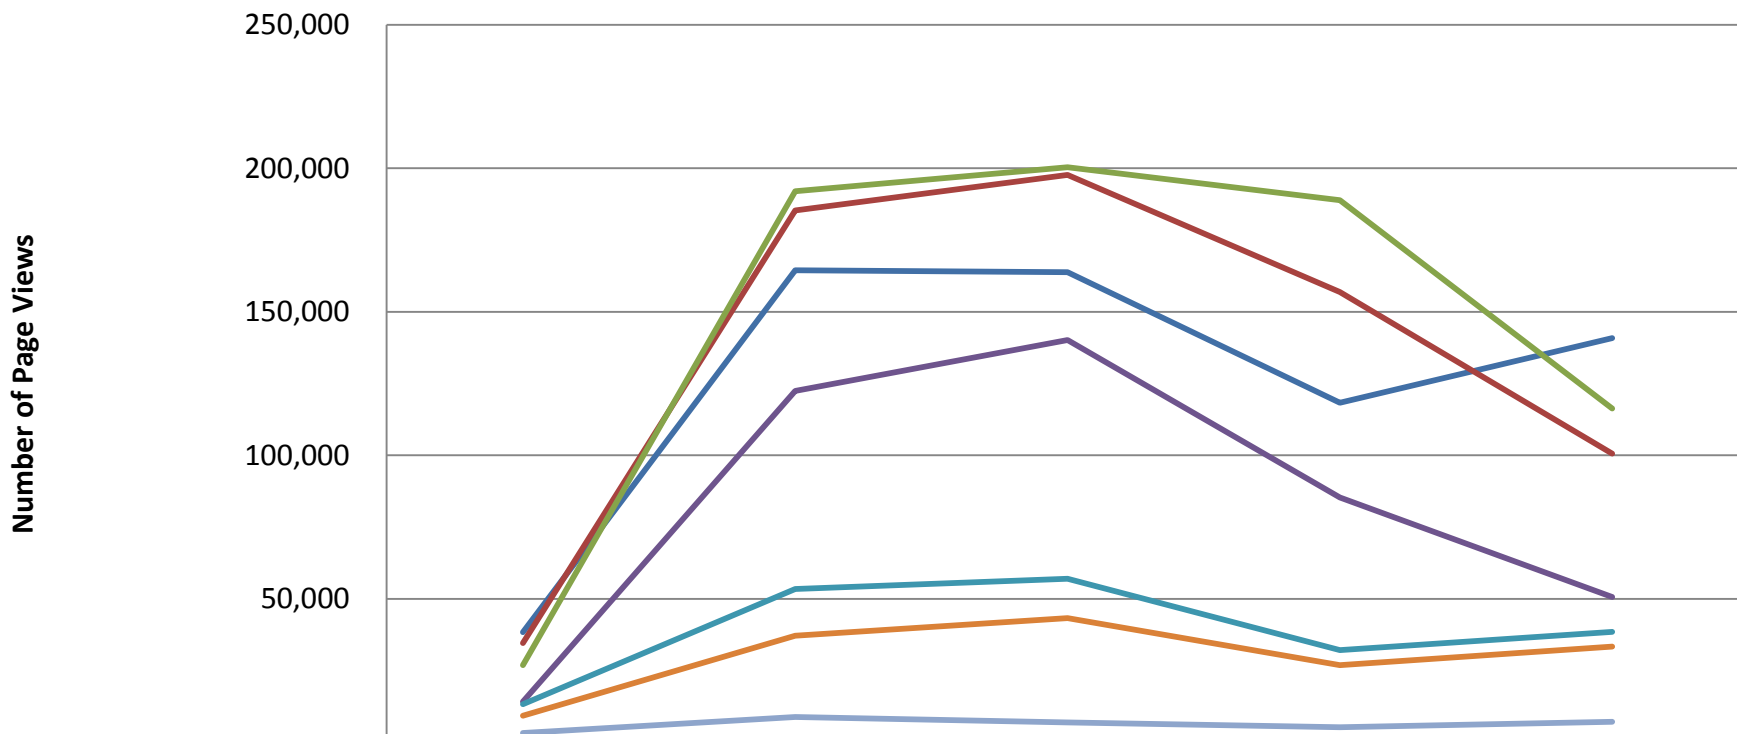

GameTimePA.com Site Section Page Views 2013

	Aug	Sept	Oct	Nov	Dec
York and Adams	38,353	164,462	163,795	118,271	140,809
Delaware	34,573	185,333	197,718	156,928	100,527
Montgomery-Bucks	26,852	191,967	200,343	188,885	116,342
Chester	14,138	122,428	140,203	85,315	50,584
Franklin and Fulton	13,243	53,464	56,978	32,138	38,429
Lancaster and Lebanon	9,285	37,182	43,259	26,867	33,330
Berks	3,196	8,846	6,931	5,293	7,185