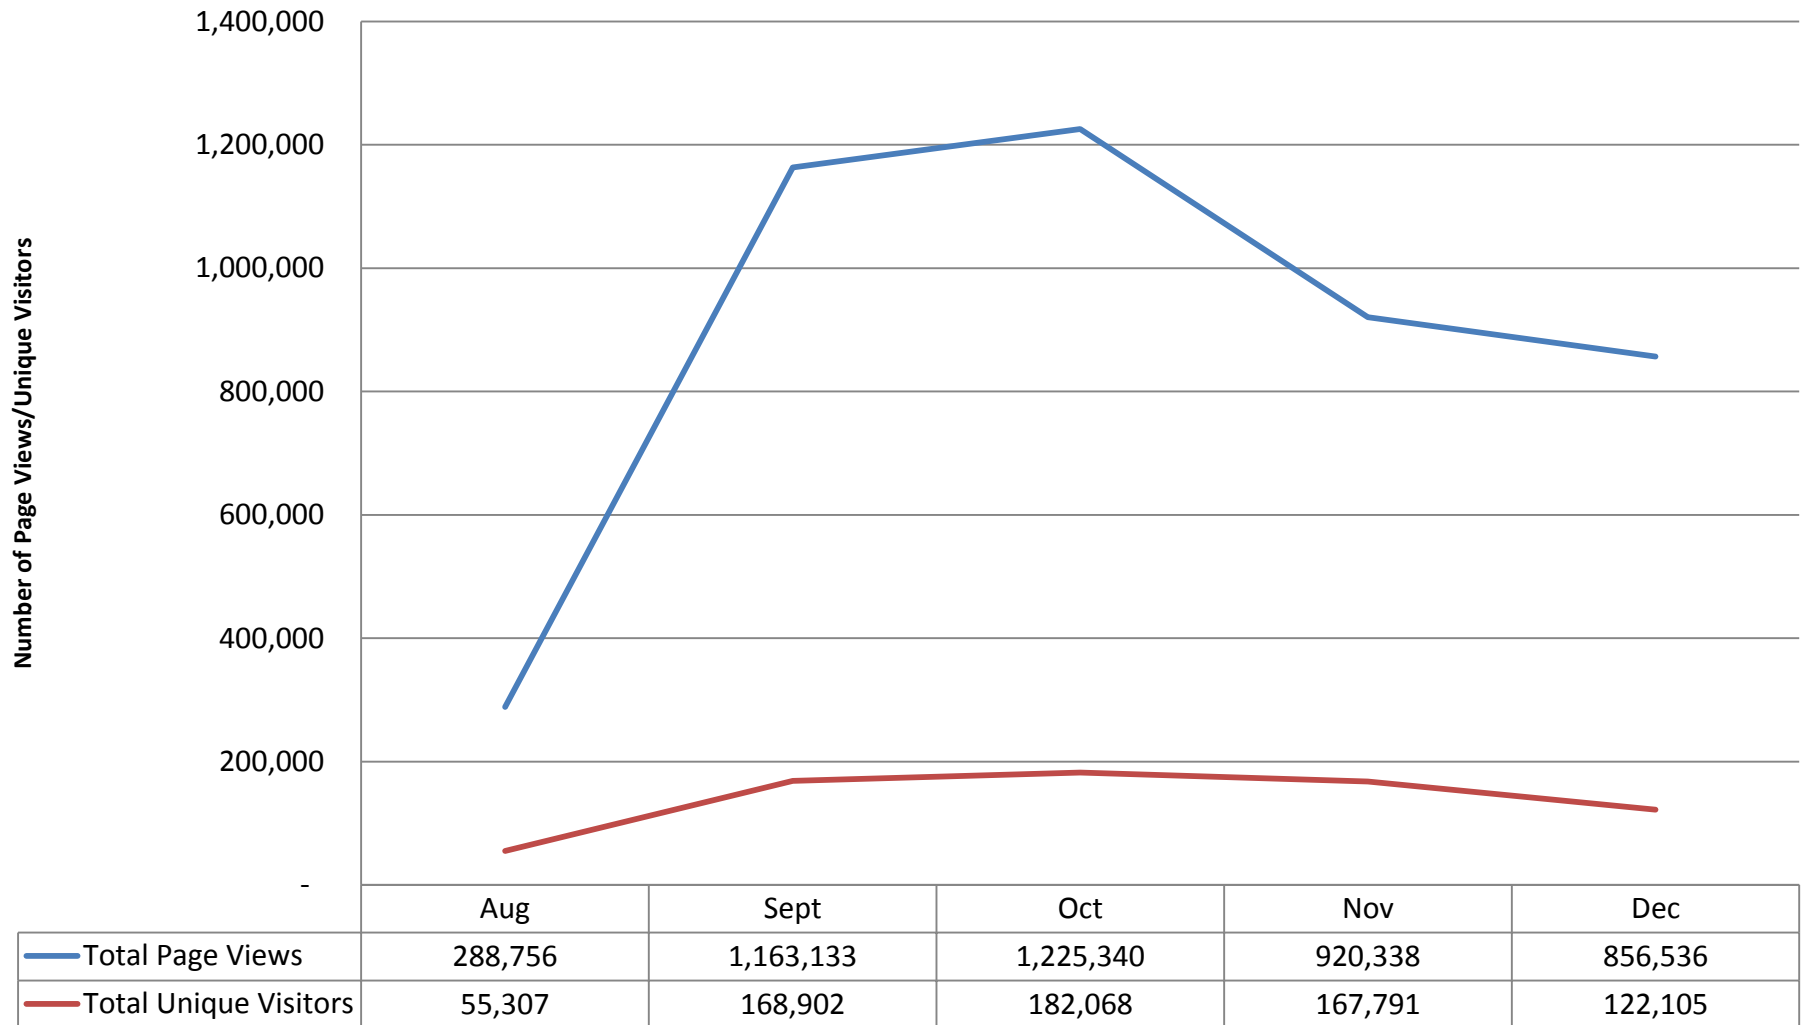

2013 GameTimePA.com Trending