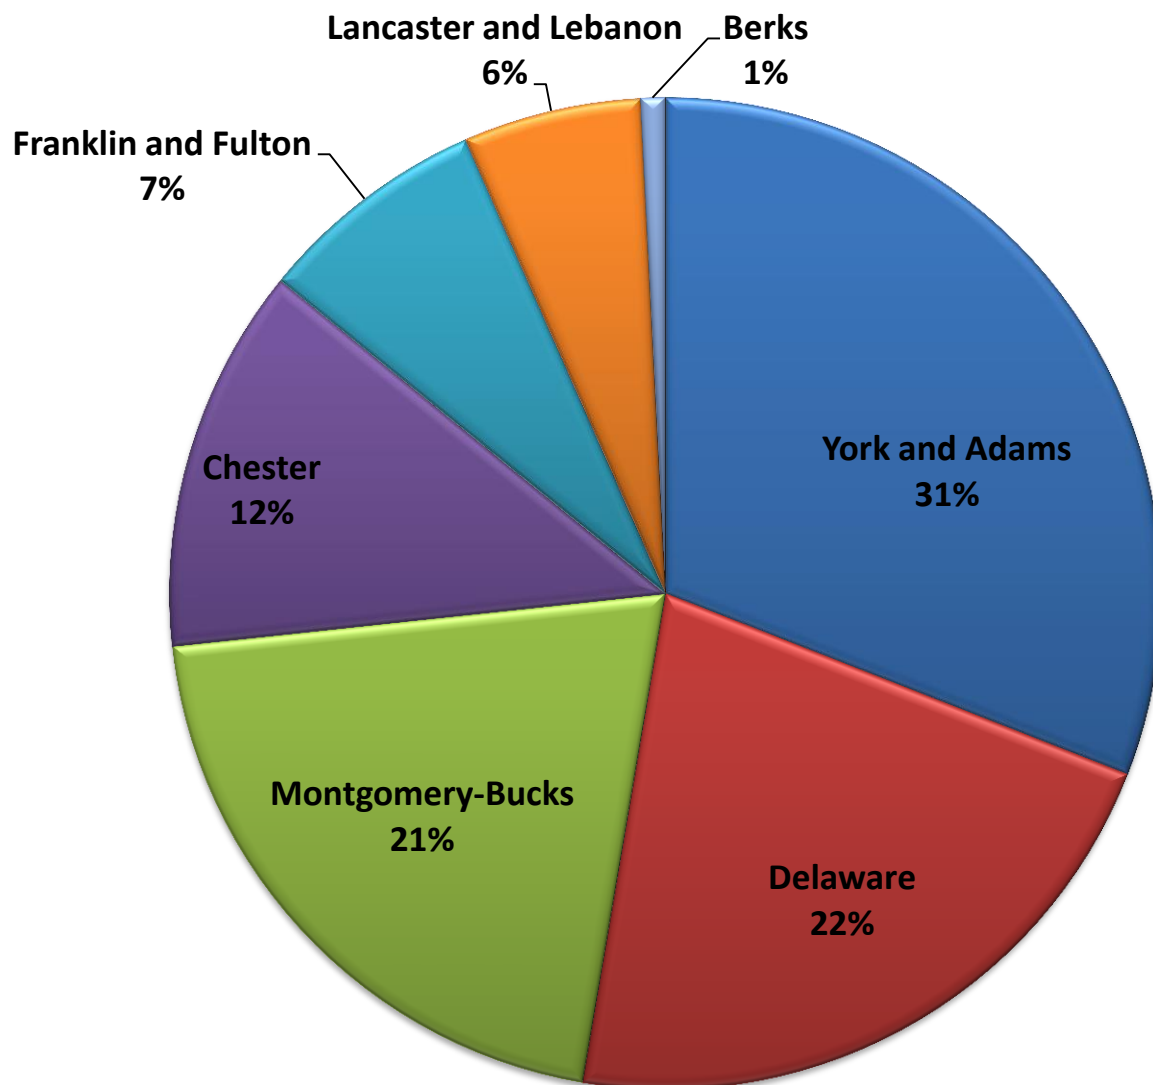

December 2013 GameTimePA.com Page Views