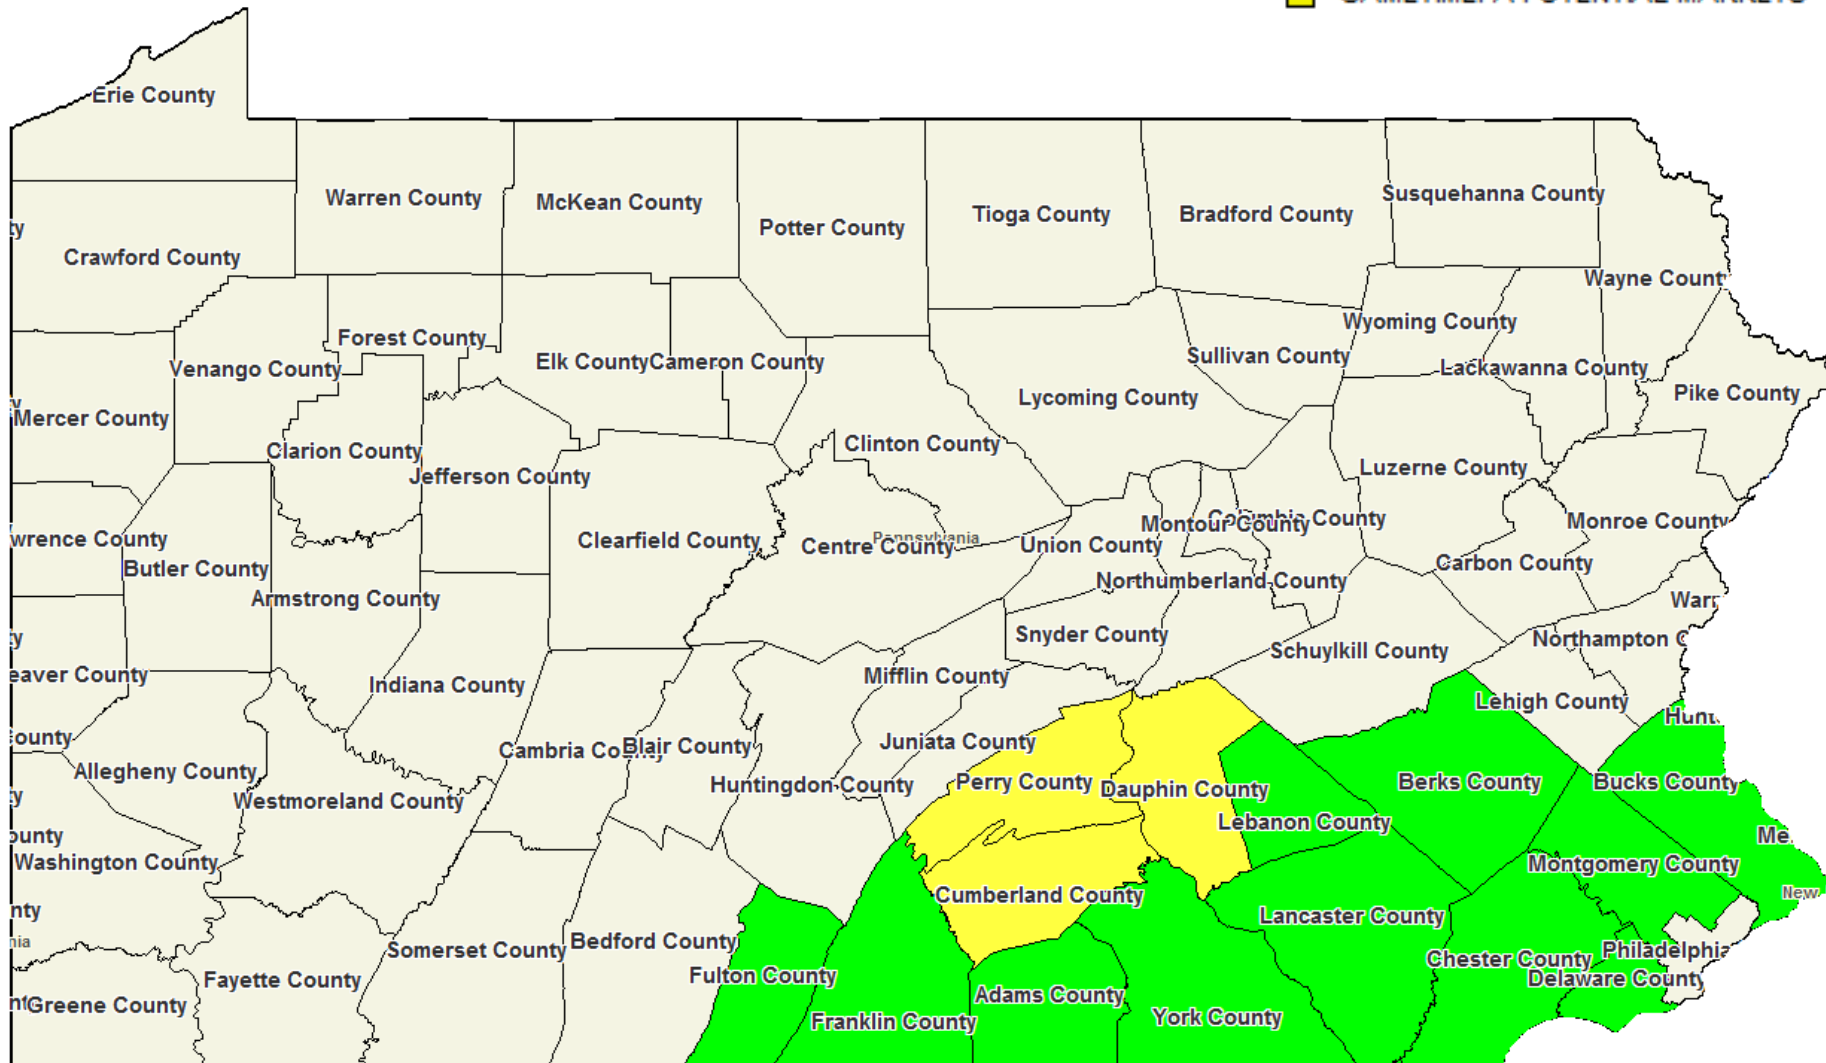

GAMETIMEPA MARKETS

- GAMETIMEPA MARKETS
- GAMETIMEPA POTENTIAL MARKETS