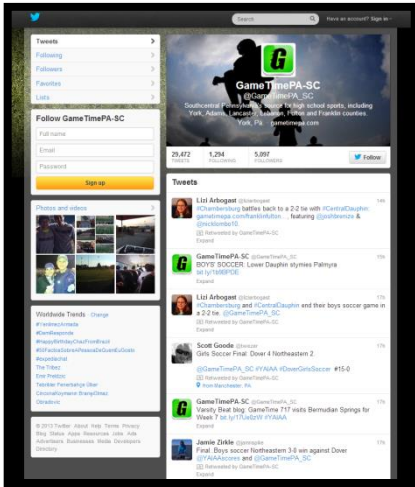

# Social Media Highlights

Over 5,500 Fans!

We post photos from events, contests, teasers, and tag locals!

Over 6,500 Followers!

Source: Facebook and Twitter December 2013