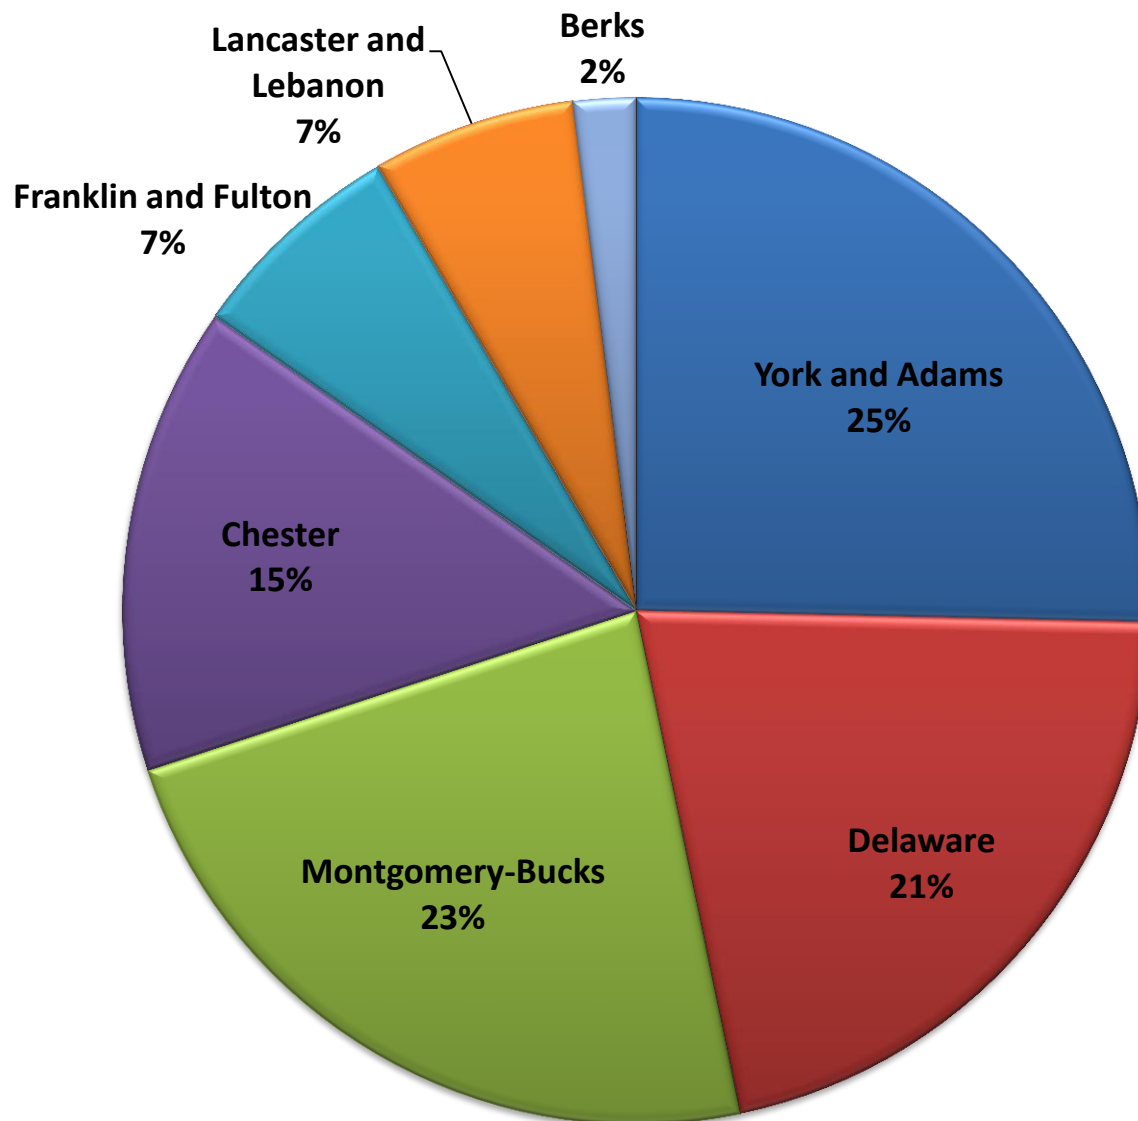

December 2013 GameTimePA.com Unique Visitors