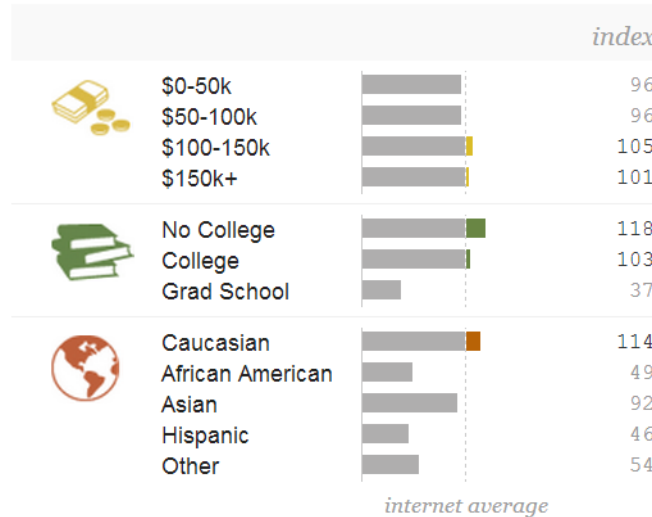

GameTimePA Online Audience Demographics

Source: Quantcast October 2012