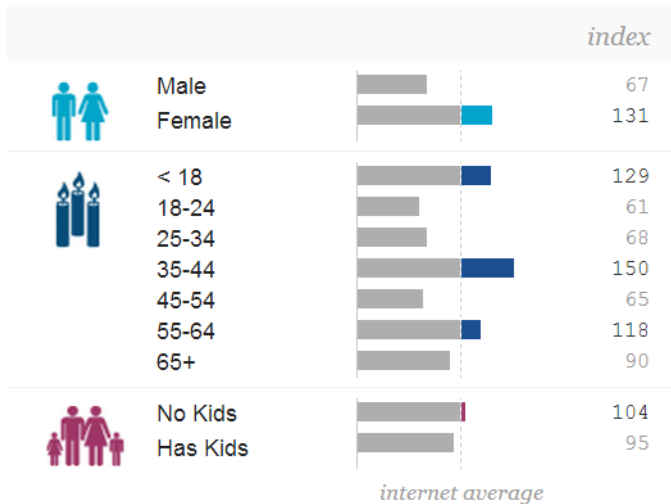

GameTimePA Online Audience Demographics

Source: Quantcast October 2012